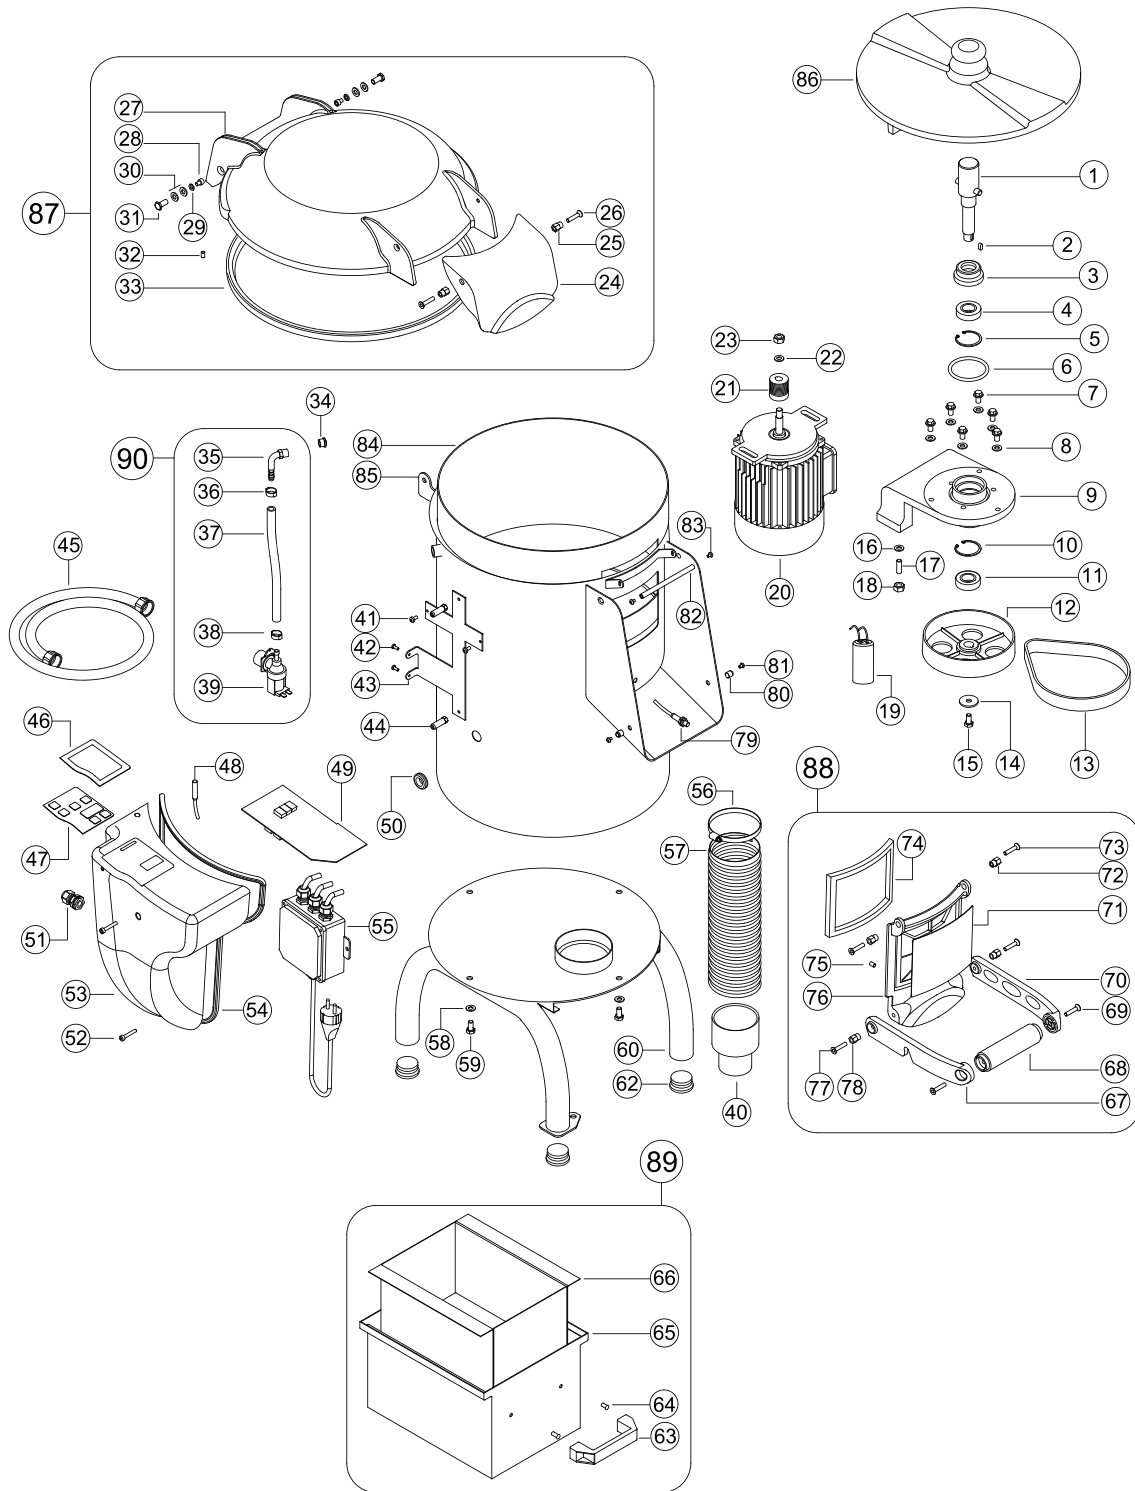

Parts Breakdown

Model PP-IT-0010 44184

Parts Breakdown

Model PP-IT-0010 44184

Item No.	Description	Position	Item No.	Description	Position	Item No.	Description	Position
64598	Pin for 44184	1	64625	Inox Screw Cover (2 pcs.) for 44184	31	64650	Foot (4 pcs.) for 44184	62
64599	5x5x15 Key for 44184	2	64626	Magnet 6x20 Cover for 44184	32	64651	Drawer Handle for 44184	63
64600	Mechanical Seal D.25 for 44184	3	64627	Cover Gasket for 44184	33	64624	Screw 6x8 Inox T.E. (2 pcs.) for 44184	64
64601	Bearing 6004 2RS for 44184	4	64628	Nozzle of Water for 44184	34	64652	Waste Drawer for 44184	65
64602	Seeger from 42 for 44184	5	64629	Resca for Water Jet Nozzle for 44184	35	64653	Waste Filter for 44184	66
64603	Ring OR 6225 for 44184	6	64630	Strap 13/15 for 44184	36	64654	Left Arm Handle for 44184	67
64604	M8x16 Flanged Screw (6 pcs.) for 44184	7	64631	Water Tube 8x22 for 44184	37	64656	Handle Grip for 44184	68
64605	Flange Seal Gasket (6 pcs.) for 44184	8	64632	Strap 15/18 for 44184	38	64657	M6x25 Stainless Steel Screw Head (2 pcs.) for 44184	69
64606	Motor Flange for 44184	9	64633	Solenoid Valve for 44184	39	64658	Right Arm Handle for 44184	70
64602	Seeger from 42 for 44184	10	64634	80/50 Discharge Reduction for 44184	40	64659	Door Sticker for 44184	71
64601	Bearing 6004 2RS for 44184	11	AH511	Screw M4x10 Cross Head (2 pcs.) for 44184	41	64620	Special Stainless Nut M6 (2 pcs.) for 44184	72
64607	Conduit Pulley for 44184	12	70206	Tapping Screw 4.6x10 (2 pcs.) for 44184	42	64621	Stainless Steel Screw M6x14 (2 pcs.) for 44184	73
64608	Belt J12 for 44184	13	64673	Electrical Panel Bracket for 44184	43	64660	Door Gasket for 44184	74
15364	Washer 8x32x2 for 44184	14	AH512	Electric Board Bush (2 pcs.) for 44184	44	64661	Magnet 6x15 Door for 44184	75
15440	Screw 8x25 for 44184	15	64635	Water Load Tube for 44184	45	64662	Door for 44184	76
70181	Washer 8x16x1.5 (4 pcs.) for 44184	16	64636	Keyboard Cover for 44184	46	64657	M6x25 Stainless Steel Screw Head (2 pcs.) for 44184	77
64610	Stainless Grain M8x40 (2 pcs.) for 44184	17	64637	Digital Keypad for 44184	47	64620	Special Stainless Nut M6 (2 pcs.) for 44184	78
64611	Nut M8 (2 pcs.) for 44184	18	64638	Micro Magnetic Cover for 44184	48	64663	Micro Magnetic Door for 44184	79
64612	20 uF Capacitor for 44184	19	64639	Electronic Control Board for 44184	49	64664	Stainless Steel Bush (2 pcs.) for 44184	80
64614	Complete Motor V.110/60Hz for 44184	20	64640	Rubber Handle 20mm for 44184	50	64665	Screw 6x8 Inox Button (2 pcs.) for 44184	81
64616	Motor Pulley for 44184	21	64641	Cable Gland PG13.5 for 44184	51	64666	Cover Handle Bar for 44184	82
64617	Washer 10x20x2 for 44184	22	15372	Screw 5x25 (N°4PZ) for 44184	52	64667	Screw 5x8 Inox (2 pcs.) for 44184	83
64618	Nut M10 for 44184	23	64642	Electric Box for 44184	53	64670	Abrasive Canvas for 44184	84
64619	Upper Cover Handle for 44184	24	64643	Electric Box Gasket for 44184	54	64668	Stainless Steel for 44184	85
64620	Special Stainless Nut M6 (2 pcs.) for 44184	25	64644	Power Board B.T. V.110/60Hz for 44184	55	64672	Pelapated Abrasive Plate for 44184	86
64621	Stainless Steel Screw M6x14 (2 pcs.) for 44184	26	64645	Cable Tie 80/100 for 44184	56	64674	Transparent Cover Complete for 44184	87
64622	Transparent Cover (Seal Included) for 44184	27	64646	80mm Exhaust Pipe for 44184	57	64676	Complete Door with Handles, Gasket, Screws and Magnet for 44184	88
AI406	Screw M6x8, Allen Head (2 pcs.) for 44184	28	64647	8x16x1.5 Inox Washer (4 pcs.) for 44184	58	64678	Drawer Complete with Handle for 44184	89
AI407	Stainless Steel Washer 6x12x1.5 (2 pcs.) for 44184	29	64648	Screw 8x18 Inox (4 pcs.) for 44184	59	64677	Electrovalve Kit Complete for 44184	90
AI408	Plastic Washer 8x16x1.6 (4 pcs.) for 44184	30	64649	Bottom C / Gambe Inox for 44184	60			